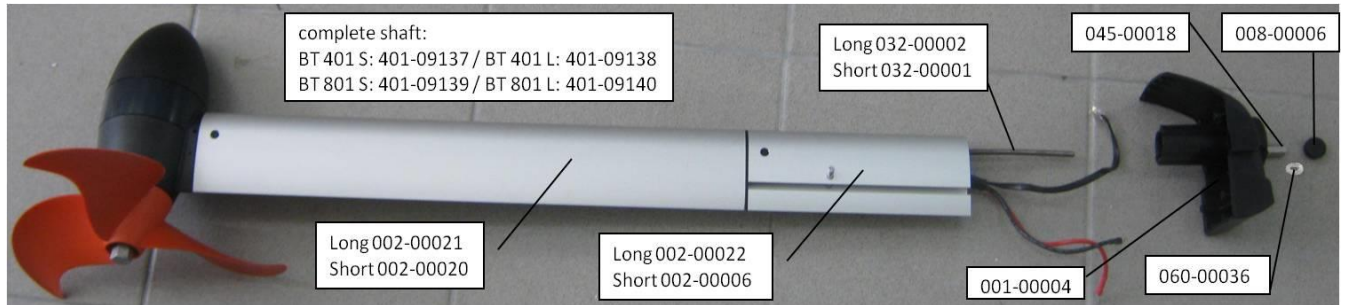

Travel 401-801	Spare parts	TORQUEEDO STARNBERG.GERMANY

Part number	Description	Note
001-00004	Shaft Head Cover TXX1	
002-00006	Profile Shaft Base TXX1 S	not available, please ask for options
002-00020	Profile Shaft Base Txx1 L	not available, please ask for options
002-00021	Profile Shaft Base Txx1 S	not available, please ask for options
002-00022	Profile Shaft Base TXX1 L	not available, please ask for options
008-00006	Shaft Head Cover Lid	
032-00001	Shaft Rod TXX1 S	not available, please ask for options
032-00002	Shaft Rod TXX1 L	not available, please ask for options
045-00018	Nut M6	
060-00036	Nord lock	
401-09137	Base Travel 401 S Shaft	not available, please ask for options
401-09138	Base Travel 401 L Shaft	not available, please ask for options
401-09139	Base Travel 801 S Shaft	not available, please ask for options
401-09140	Base Travel 801 L Shaft	not available, please ask for options